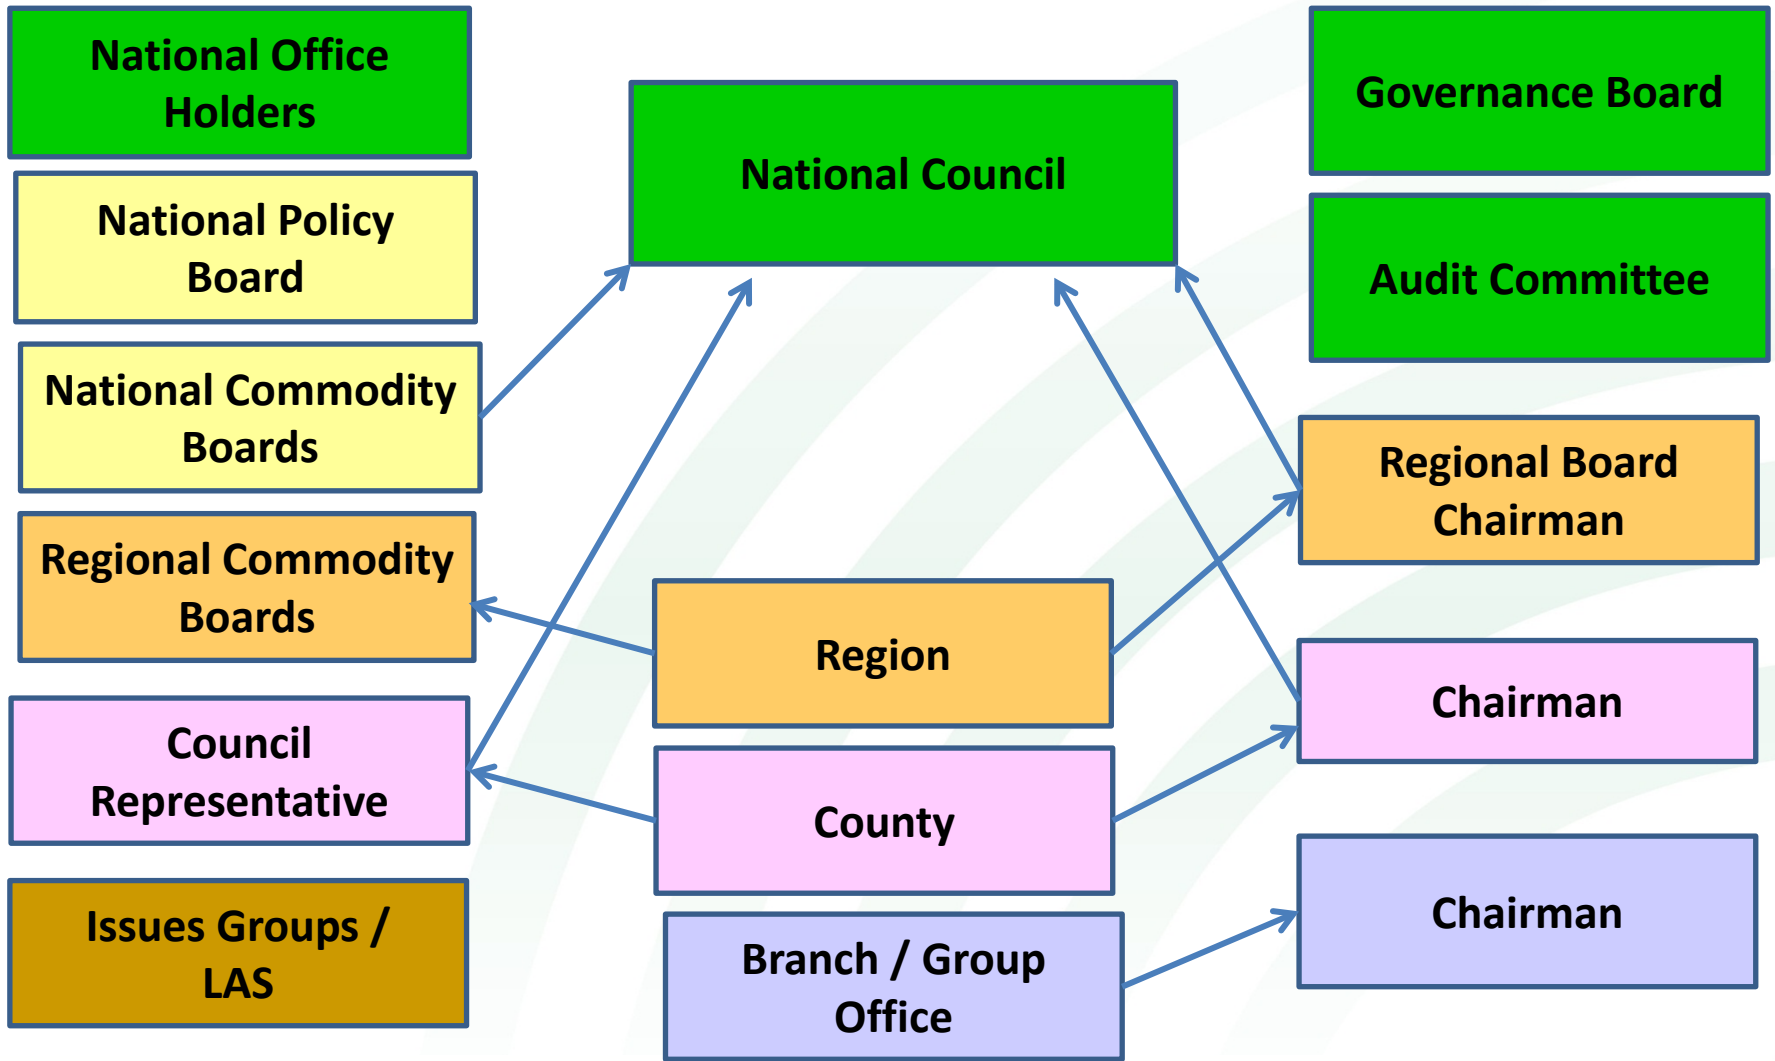

Minette Batters

National Farmers' Union
Deputy President

NFUnited
There's strength in members.

NFU supported by

NFU Mutual

The NFU - headlines

- Formed in 1908
- Represent farmers and growers in England and Wales
- 46,000 Farmer and Grower members
- Democratic Structure – run by farmers for farmers
- £17.6m in subscriptions (voluntary)
- 250+ Local offices (with NFU Mutual)

- Additional memberships
 - Students and Young Farmers, Professional, Countryside

Democratic Structure

Sectorial price snapshot

Commodity Prices	December 2016 prices	% change from 3 months ago	% change from 12 months ago	% change from 24 months ago
Milk (ppl) – November 2016	25.6	19.6%	5.8%	-10.8%
Deadweight pigs (p/kg)	149.0	8.4%	21.6%	3.5%
Feed Wheat (£/t)	136.4	-4.8%	5.9%	-7.1%
Deadweight sheep (p/kg)	386.9	-4.8%	5.9%	-7.1%
Deadweight cattle (p/kg)	351.3	-0.5%	4.2%	-0.9%

Labour

Horticulture alone employs over 80,000 workers
That number will rise to 95,000 in the next four years

Government to trial a fixed-term seasonal work permit scheme for agriculture and horticulture. The long term goal is to bring in 90,000 workers.